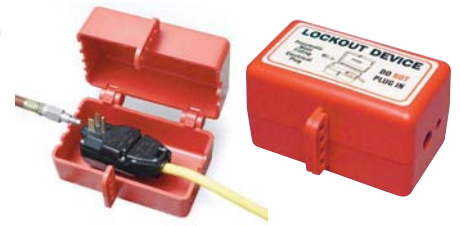

**Protect employees, maintain compliance
and build your best-in-class program**

Lockout Tagout Products, Services and Software

3-in-1 Electrical Plug Lockout

- Accommodates high- and low-voltage plugs up to 3 in. diameter and 5.5 in. long
- 2 sliding top lids close to secure cords up to 1.25 in. dia.
- Constructed of yellow thermoplastic with bilingual label

Catalog #	Type	Qty
PLO23	3-in-1 Plug Lockout	1

Electrical Plug Lockouts

- Prevent electrical plugs from being inserted into a wall outlet
- Constructed of rugged polypropylene
- Small 110V lockout: 2 in. x 2 in. x 3.5 in. with 0.5 in. dia. hole for cable
- Large 220 / 500V lockout: 3.25 in. x 3.25 in. x 7 in. with 1 in. dia. hole for cable

Catalog #	Type	Qty
65674	Small 110V Plugout	1
65675	Large 220 / 500V Plugout	1

Electrical / Pneumatic Plug Lockout

- Accommodates electrical plugs up to 3.5 in. dia. and 5 in. long as well as male air hose connectors
- Holes accommodate electrical cord or necked down pneumatic male fittings commonly attached to compressed air hose
- Works on 110V, 220V and 550V plugs
- Constructed of durable polystyrene

Catalog #	Type	Qty.
65673	Red Stoppower Plug (keyed different)	1

Detachable IEC Plug Lockout

- Plug and twist to prevent power going to the socket
- Durable, vibrant-orange nylon material
- Lightweight, compact size